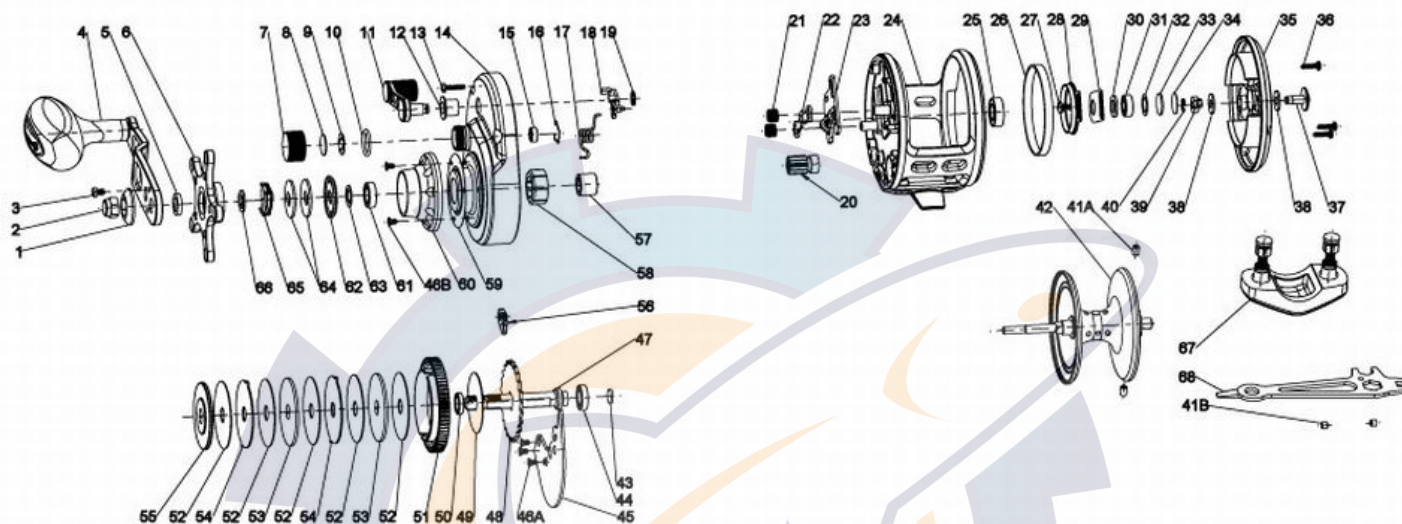

QUANTUM

CABO™ Star-drag

CNW16LPTsB

Quantum Cabo CNW16LPTsB Star Drag Part List

Key #	Description	Part No.	Key #	Description	Part No.
1	HANDLE NUT PLATE	RF034-01	36	COVER SCREW	RF057-02
2	HANDLE NUT	RF003-01	37	SPOOL CLICK BUTTON	RF109-01
3	HANDLE NUT SCREW	RF065-01	38	CLICK BUTTON WASHER	RF081-01
4	CRANK HANDLE ASSY	AA318-01	39	SPOOL CLICK PAWL	RF108-01
5	SPACER	RF094-01	40	RETAINER RING - SPOOL CLICK	RF020-01
6	DRAG STAR ASSY	AA355-01	41A	BRAKE SLEEVE	RF044-01
7	SPOOL TENSION CAP	RF033-01	41B	BRAKE SLEEVE	RF044-02
8	SPACER "A"	RF032-01	42	SPOOL ASSY	AA321-01
9	SPACER "B"	RF082-01	43	DRIVE SHAFT PAD (FELT)	RF155-01
10	O RING	RF101-01	44	BALL BEARING	SF117-01
11	CLUTCH LEVER ASSY	AA309-01	45	DRIVE SHAFT RETAINER	RF002-01
12	CLUTCH LEVER COLLAR	RF160-01	46A	SCREW	RF107-01
13	COVER SCREW	RF057-01	46B	SCREW	RF107-01
14	RIGHT SIDE COVER ASSY	RF324-13	47	DRIVE SHAFT	RF008-01
15	BALL BEARING	GH202-01	48	A/R/ RATCHET	RF091-01
16	RETAINER	RF080-01	49	DRAG WASHER "B"	RF111-01
17	CLUTCH SPRING	RF104-01	50	BALL BEARING	TF117-01
18	CLUTCH CAM ASSY	RF384-01	51	DRIVE GEAR	RF012-03
19	RETAINER RING - CLUTCH LE	RF092-01	52	DRAG WASHER "A" (FRICTION)	RF059-02
20	PINION	RF011-03	53	KEYED DRAG WASHER	RF045-01
21	YOKE SPRING	RF040-01	54	TABBED DRAG WASHER	RF048-01
22	YOKE	RF025-01	55	SPRING WASHER	RF046-03
23	YOKE PLATE	RF039-01	56	A/R PAWL ASSY	RF363-01
24	FRAME ASSEMBLY	N/A	57	CLUTCH SLEEVE	RF159-01
25	BALL BEARING	RF058-02	58	CLUTCH	RF131-01
26	CENTRIFUGAL BRAKE RING	RF042-01	59	COSMETIC WASHER	AA035-01
27	SPOOL CLICK SPRING SCREW	RF053-01	60	HOOD	AA027-01
28	SPOOL CLICK SPRING	RF022-01	61	BALL BEARING	RF058-01
29	BEARING RETAINER	RF129-01	62	SEAL	AA166-01
30	BEARING WASHER "D" (FELT)	RF122-01	63	BEARING WASHER	RF121-01
31	BALL BEARING	RF017-01	64	SPRING WASHER	RF046-02
32	BEARING WASHER "C"	RF035-02	65	CLICK SPRING ASSEMBLY	RF314-01
33	BEARING WASHER "B"	RF038-01	66	BEARING WASHER	RF121-02
34	BEARING WASHER "A"	RF035-01	67	KIT - ROD CLAMP	RF4154-01
35	LEFT SIDE COVER ASSEMBLY	AA323-01	68	WRENCH	RF113-01